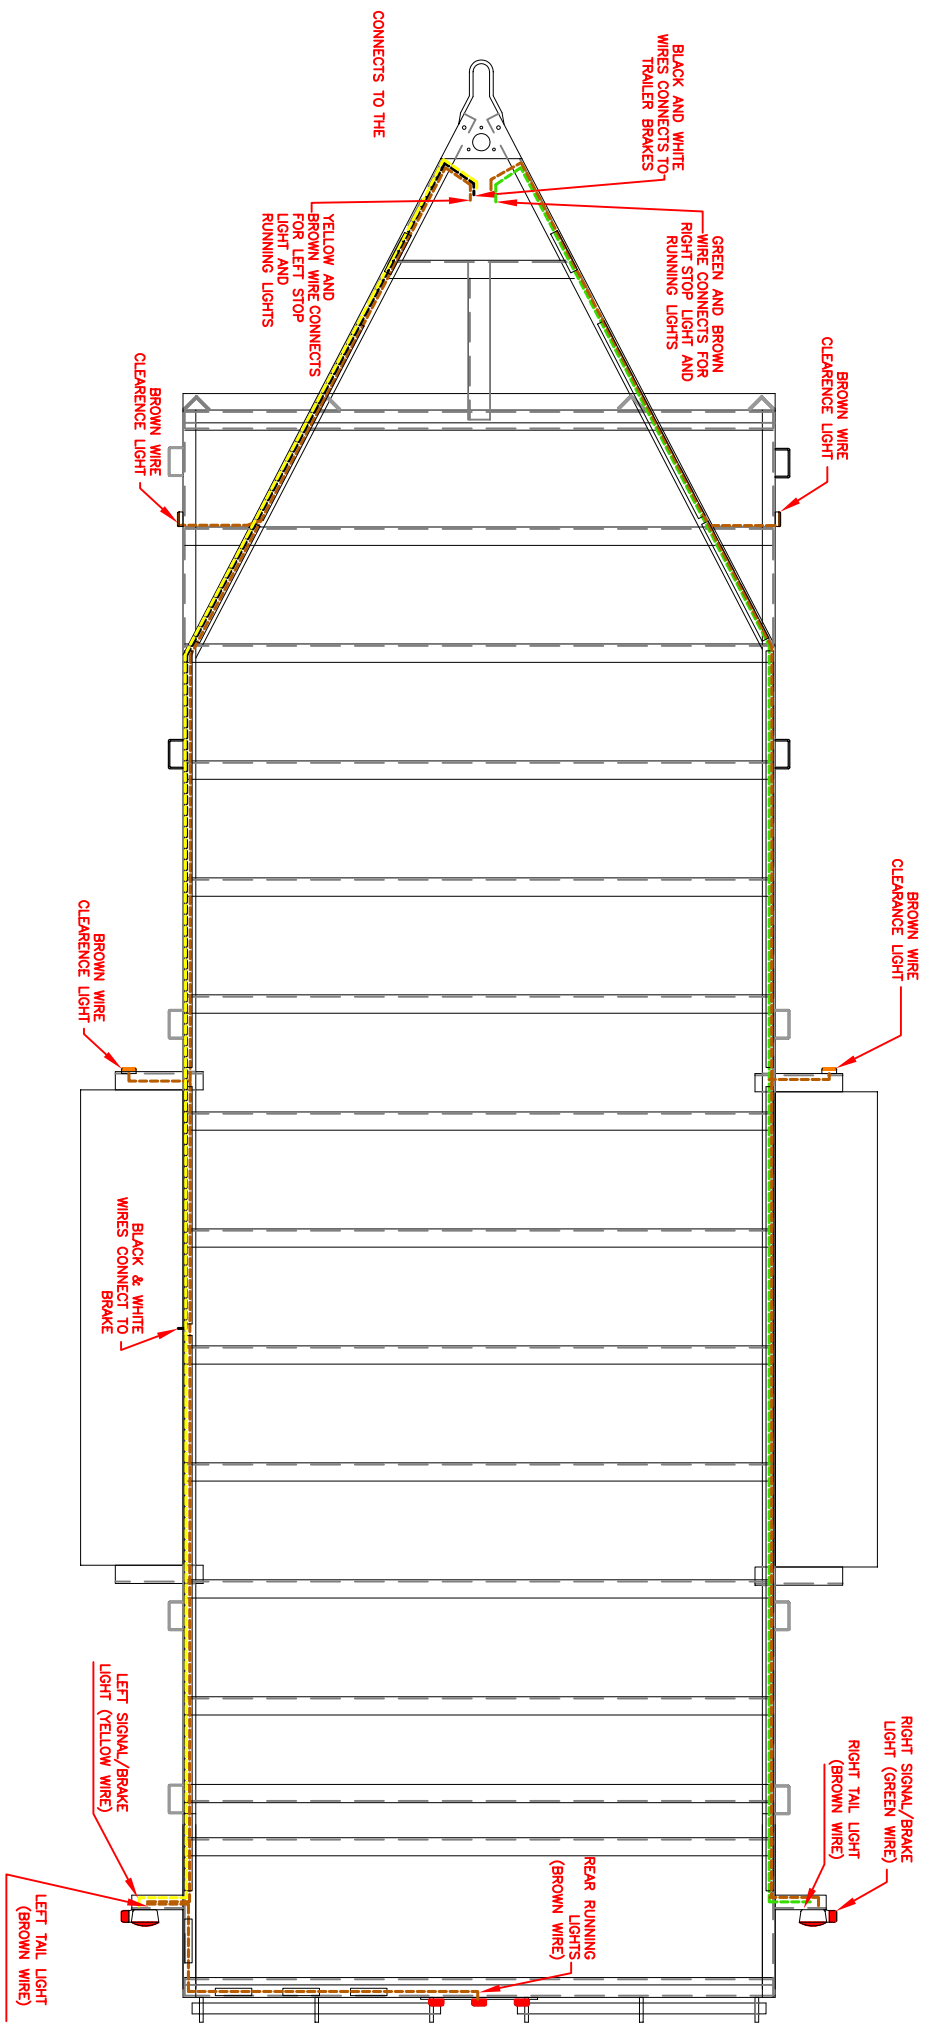

WIRING DIAGRAMS

Typical Trailer Wire Route
 4-Way Harness
 Under 80" Lighting Package

- WIRE INDEX**
- BLACK AND WHITE WIRES – BRAKES
 - GREEN WIRE – RIGHT STOP LIGHT
 - YELLOW WIRE – LEFT STOP LIGHT
 - BROWN WIRE – RUNNING LIGHT
 - WHITE WIRE – GROUND WIRE

Typical Trailer Wire Route 4-Way Harness 80" + Lighting Package

Typical Trailer Wire Route 7-Way Harness

WIRE INDEX

- BLACK AND WHITE WIRES - BRAKES
- GREEN WIRE - RIGHT TOP LIGHT
- YELLOW WIRE - LEFT STOP LIGHT
- BROWN WIRE - RUNNING LIGHT
- WHITE WIRE - GROUND WIRE

NOTE:
LEAVE 24" OF EXCESS WIRE AT THE FRONT OF TRAILER

- (1) BLUE WIRE / TRAILER BRAKE
- (2) GREEN WIRE / RIGHT TURN SIGNAL
- (3) BLACK WIRE / VEHICLE BATTERY – HOT
- (4) BROWN WIRE / RUNNING LIGHTS
- (5) YELLOW WIRE / LEFT TURN SIGNAL
- (6) WHITE WIRE / GROUND

- (1) BLUE WIRE / TRAILER BRAKE
- (2) GREEN WIRE / RIGHT TURN SIGNAL
- (3) BLACK WIRE / VEHICLE BATTERY – HOT
- (4) BROWN WIRE / RUNNING LIGHTS
- (5) YELLOW WIRE / LEFT TURN SIGNAL
- (6) WHITE WIRE / GROUND