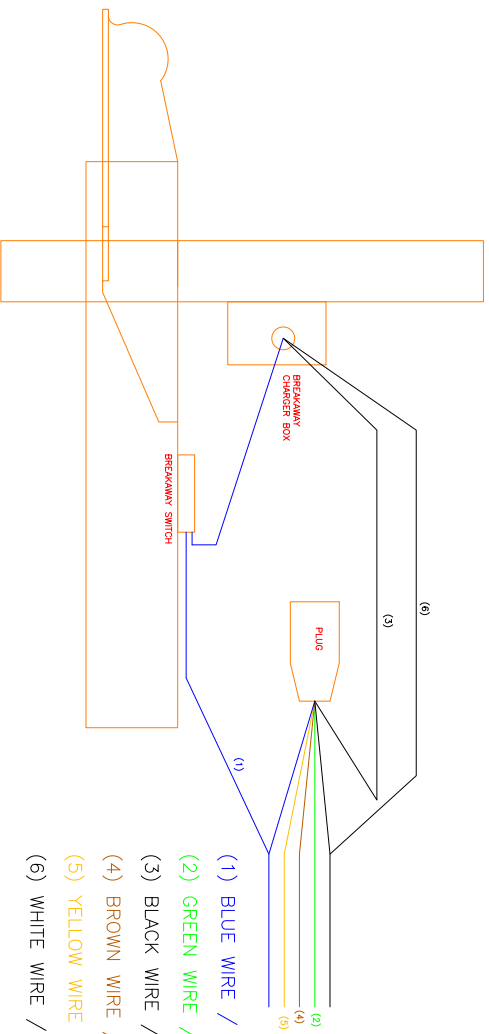

WIRING DIAGRAMS

Typical Trailer Wire Route
 4-Way Harness
 Under 80" Lighting Package

- WIRE INDEX**
- BLACK AND WHITE WIRES – BRAKES
 - GREEN WIRE – RIGHT STOP LIGHT
 - YELLOW WIRE – LEFT STOP LIGHT
 - BROWN WIRE – RUNNING LIGHT
 - WHITE WIRE – GROUND WIRE

Typical Trailer Wire Route 4-Way Harness 80" + Lighting Package

Typical Trailer Wire Route 7-Way Harness

WIRE INDEX

- BLACK AND WHITE WIRES - BRAKES
- GREEN WIRE - RIGHT TOP LIGHT
- YELLOW WIRE - LEFT STOP LIGHT
- BROWN WIRE - RUNNING LIGHT
- WHITE WIRE - GROUND WIRE

NOTE:
LEAVE 24" OF EXCESS WIRE AT THE FRONT OF TRAILER

- (1) BLUE WIRE / TRAILER BRAKE
- (2) GREEN WIRE / RIGHT TURN SIGNAL
- (3) BLACK WIRE / VEHICLE BATTERY – HOT
- (4) BROWN WIRE / RUNNING LIGHTS
- (5) YELLOW WIRE / LEFT TURN SIGNAL
- (6) WHITE WIRE / GROUND

- (1) BLUE WIRE / TRAILER BRAKE
- (2) GREEN WIRE / RIGHT TURN SIGNAL
- (3) BLACK WIRE / VEHICLE BATTERY – HOT
- (4) BROWN WIRE / RUNNING LIGHTS
- (5) YELLOW WIRE / LEFT TURN SIGNAL
- (6) WHITE WIRE / GROUND