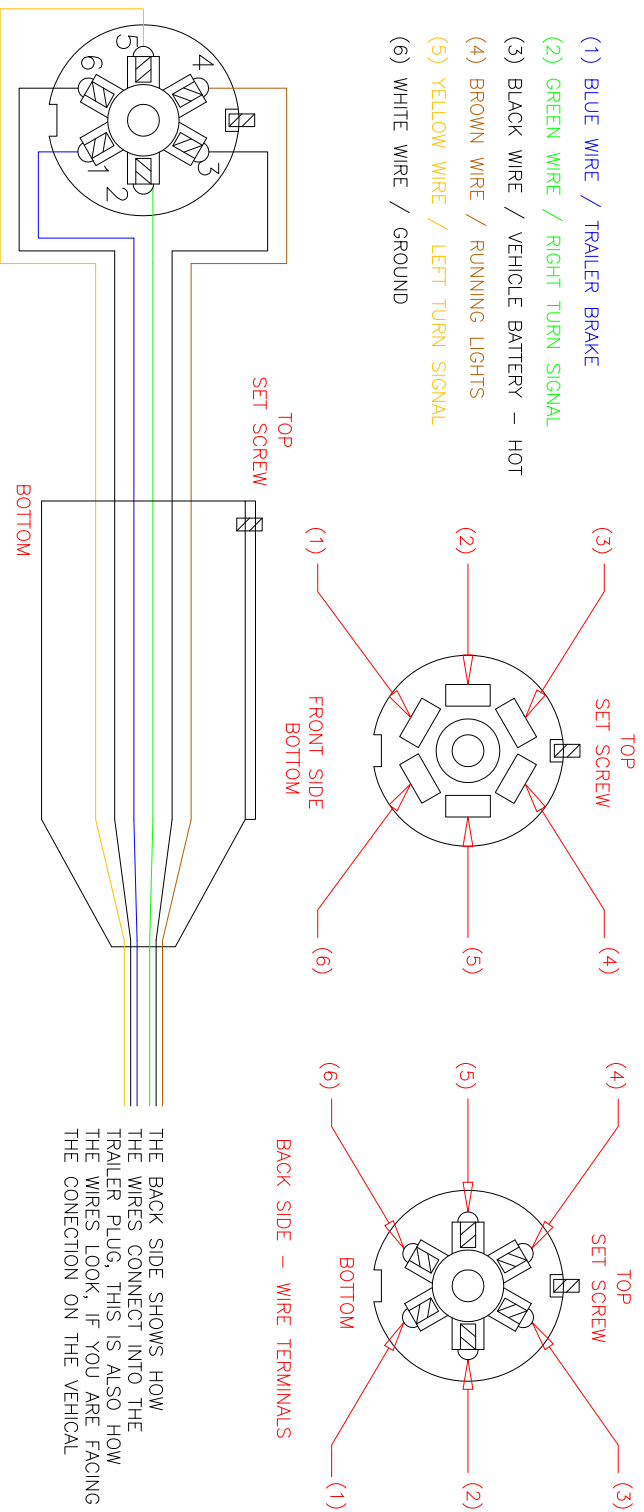

WIRING DIAGRAMS

Typical Trailer Wire Route
 4-Way Harness
 Under 80" Lighting Package

- WIRE INDEX**
- BLACK AND WHITE WIRES – BRAKES
 - GREEN WIRE – RIGHT STOP LIGHT
 - YELLOW WIRE – LEFT STOP LIGHT
 - BROWN WIRE – RUNNING LIGHT
 - WHITE WIRE – GROUND WIRE

Typical Trailer Wire Route 4-Way Harness 80" + Lighting Package

Typical Trailer Wire Route 7-Way Harness

WIRE INDEX

- BLACK AND WHITE WIRES - BRAKES
- GREEN WIRE - RIGHT TOP LIGHT
- YELLOW WIRE - LEFT STOP LIGHT
- BROWN WIRE - RUNNING LIGHT
- WHITE WIRE - GROUND WIRE

NOTE:
LEAVE 24" OF EXCESS WIRE AT THE FRONT OF TRAILER

- (1) BLUE WIRE / TRAILER BRAKE
- (2) GREEN WIRE / RIGHT TURN SIGNAL
- (3) BLACK WIRE / VEHICLE BATTERY – HOT
- (4) BROWN WIRE / RUNNING LIGHTS
- (5) YELLOW WIRE / LEFT TURN SIGNAL
- (6) WHITE WIRE / GROUND

- (1) BLUE WIRE / TRAILER BRAKE
- (2) GREEN WIRE / RIGHT TURN SIGNAL
- (3) BLACK WIRE / VEHICLE BATTERY – HOT
- (4) BROWN WIRE / RUNNING LIGHTS
- (5) YELLOW WIRE / LEFT TURN SIGNAL
- (6) WHITE WIRE / GROUND