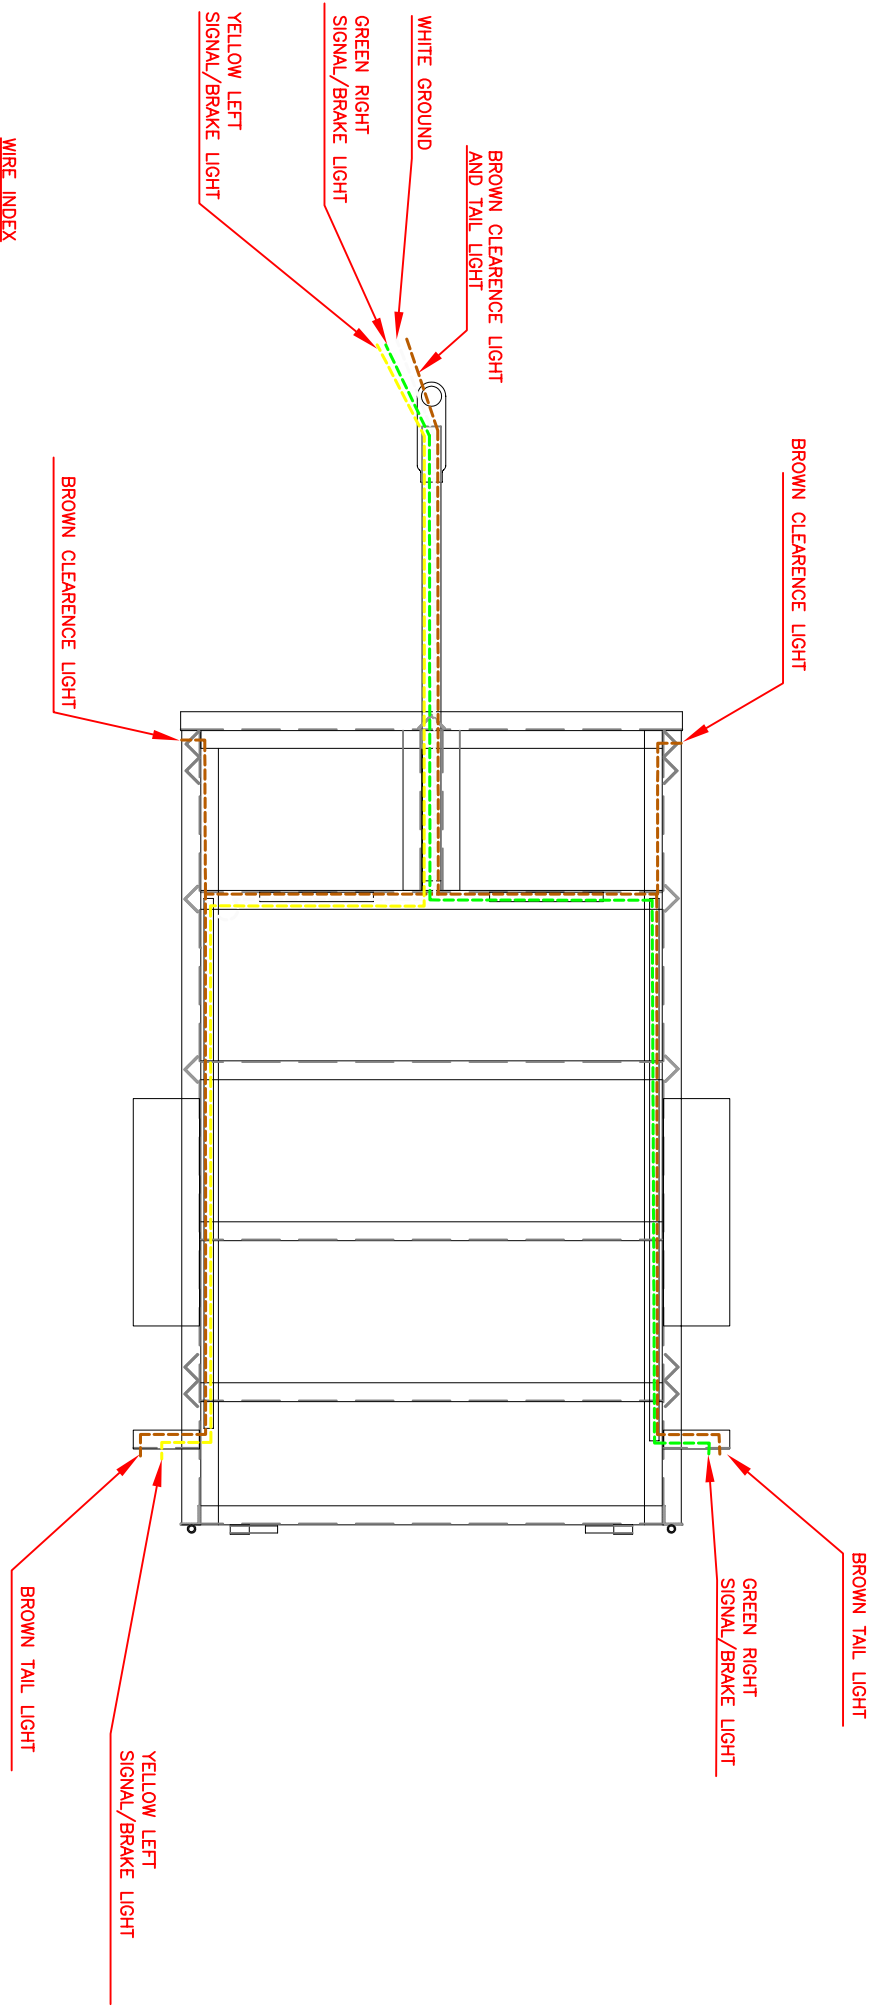

WIRING DIAGRAMS

Typical Trailer Wire Route
 4-Way Harness
 Under 80" Lighting Package

- WIRE INDEX**
- BLACK AND WHITE WIRES – BRAKES
 - GREEN WIRE – RIGHT STOP LIGHT
 - YELLOW WIRE – LEFT STOP LIGHT
 - BROWN WIRE – RUNNING LIGHT
 - WHITE WIRE – GROUND WIRE

Typical Trailer Wire Route 4-Way Harness 80" + Lighting Package

Typical Trailer Wire Route 7-Way Harness

WIRE INDEX

- BLACK AND WHITE WIRES - BRAKES
- GREEN WIRE - RIGHT TOP LIGHT
- YELLOW WIRE - LEFT STOP LIGHT
- BROWN WIRE - RUNNING LIGHT
- WHITE WIRE - GROUND WIRE

NOTE:
LEAVE 24" OF EXCESS WIRE AT THE FRONT OF TRAILER

- (1) BLUE WIRE / TRAILER BRAKE
- (2) GREEN WIRE / RIGHT TURN SIGNAL
- (3) BLACK WIRE / VEHICLE BATTERY – HOT
- (4) BROWN WIRE / RUNNING LIGHTS
- (5) YELLOW WIRE / LEFT TURN SIGNAL
- (6) WHITE WIRE / GROUND

- (1) BLUE WIRE / TRAILER BRAKE
- (2) GREEN WIRE / RIGHT TURN SIGNAL
- (3) BLACK WIRE / VEHICLE BATTERY – HOT
- (4) BROWN WIRE / RUNNING LIGHTS
- (5) YELLOW WIRE / LEFT TURN SIGNAL
- (6) WHITE WIRE / GROUND