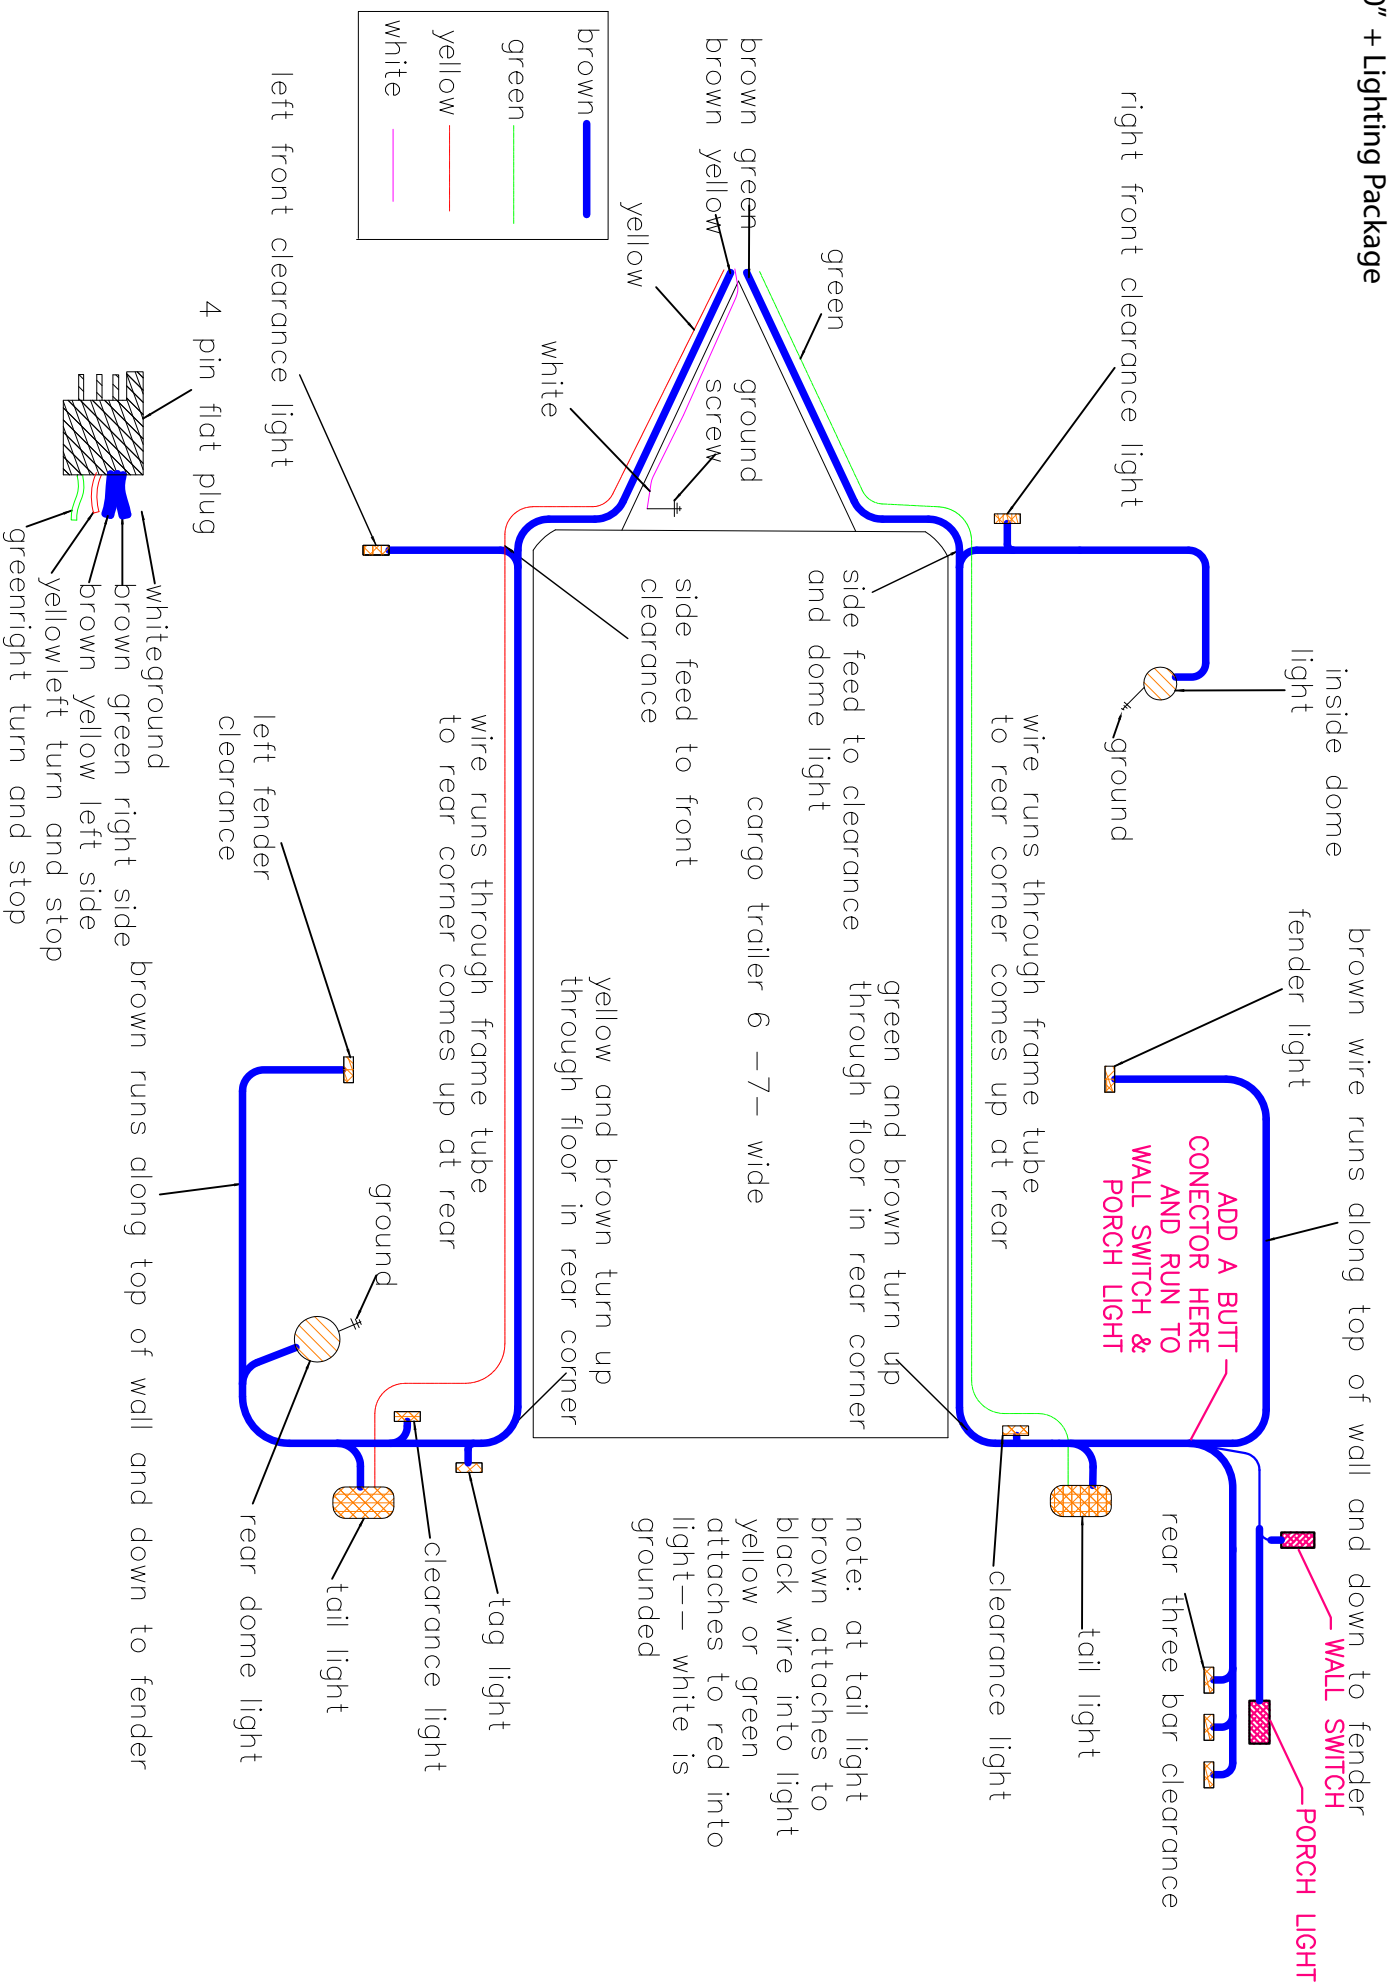

WIRING DIAGRAMS

Typical Trailer Wire Route
 4-Way Harness
 Under 80" Lighting Package

- WIRE INDEX**
- BLACK AND WHITE WIRES – BRAKES
 - GREEN WIRE – RIGHT STOP LIGHT
 - YELLOW WIRE – LEFT STOP LIGHT
 - BROWN WIRE – RUNNING LIGHT
 - WHITE WIRE – GROUND WIRE

Typical Trailer Wire Route 4-Way Harness 80" + Lighting Package

Typical Trailer Wire Route 7-Way Harness

WIRE INDEX

- BLACK AND WHITE WIRES - BRAKES
- GREEN WIRE - RIGHT TOP LIGHT
- YELLOW WIRE - LEFT STOP LIGHT
- BROWN WIRE - RUNNING LIGHT
- WHITE WIRE - GROUND WIRE

NOTE:
LEAVE 24" OF EXCESS WIRE AT THE FRONT OF TRAILER

- (1) BLUE WIRE / TRAILER BRAKE
- (2) GREEN WIRE / RIGHT TURN SIGNAL
- (3) BLACK WIRE / VEHICLE BATTERY – HOT
- (4) BROWN WIRE / RUNNING LIGHTS
- (5) YELLOW WIRE / LEFT TURN SIGNAL
- (6) WHITE WIRE / GROUND

- (1) BLUE WIRE / TRAILER BRAKE
- (2) GREEN WIRE / RIGHT TURN SIGNAL
- (3) BLACK WIRE / VEHICLE BATTERY – HOT
- (4) BROWN WIRE / RUNNING LIGHTS
- (5) YELLOW WIRE / LEFT TURN SIGNAL
- (6) WHITE WIRE / GROUND